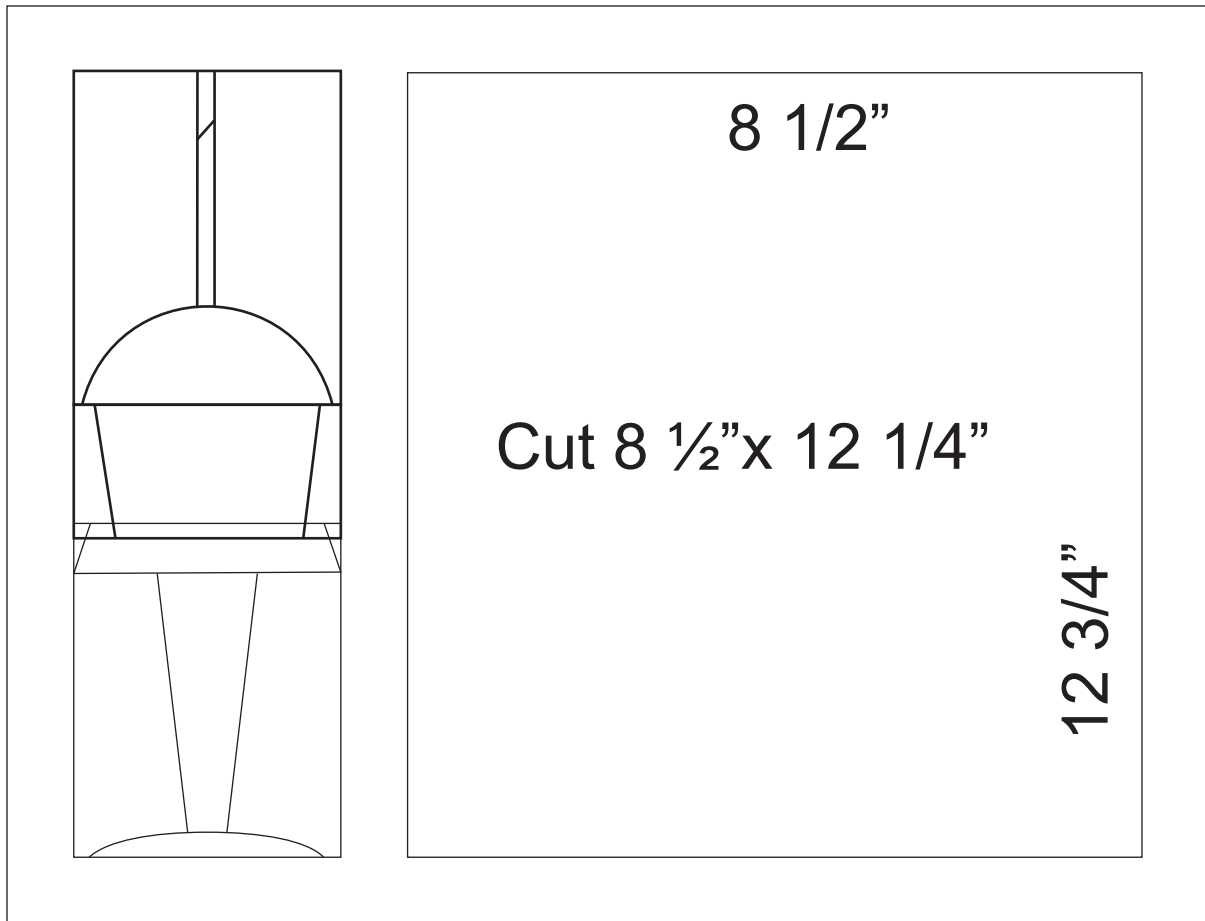

Curve Paper Pieced Cupcake Placemat

by
Jodie Davis

15 3/4" x 18" Finished

Cut strips for borders 2 1/2"-wide

To see a how-to video for paper piecing,
watch *Quilt Out Loud*
Episode 11 at QNNtv.com

Curve Paper Pieced Cupcake

by
Jodie Davis

4" x 4" Block

For curved Paper Piecing Instructions see
JodieandCompany.com

Curve Paper Pieced Cupcake Stand

by
Jodie Davis

To see a how-to video for paper piecing,
watch *Quilt Out Loud*
Episode 11 at QNNtv.com