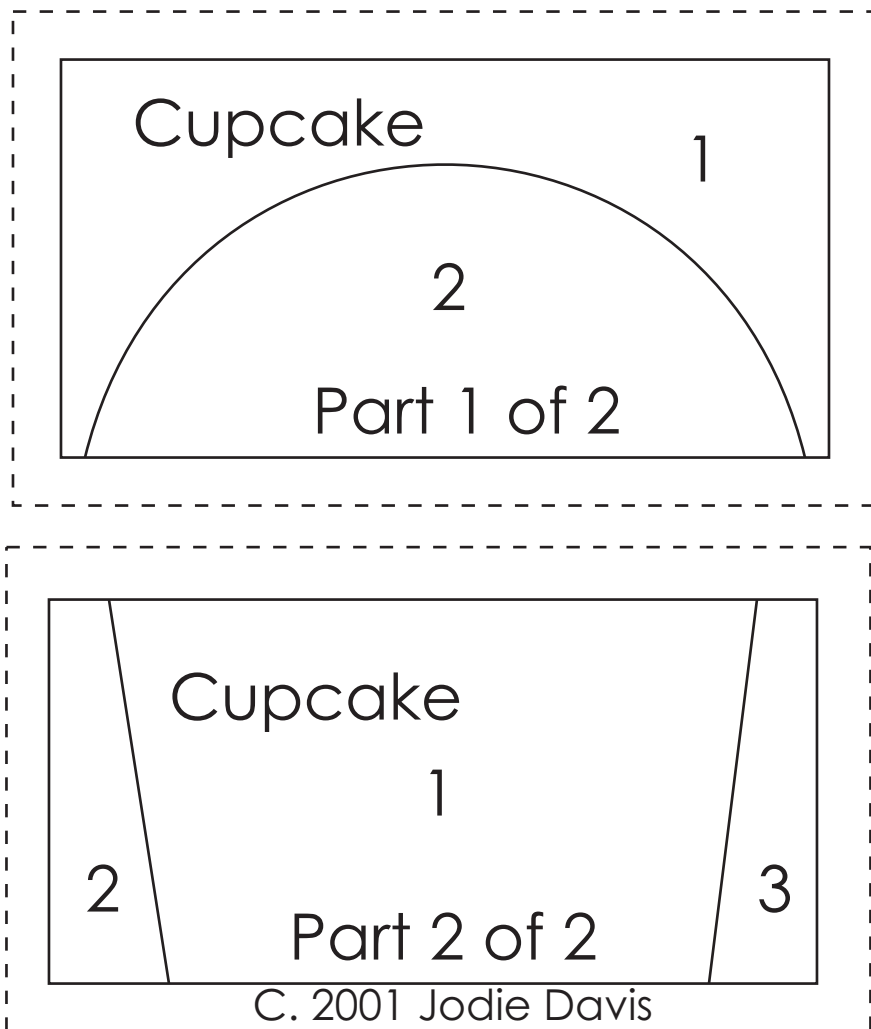

Curve Paper Pieced Cupcake Placemat

by
Jodie Davis

15 3/4" x 18" Finished

Cut strips for borders 2 1/2"-wide

To see a how-to video for paper piecing,
watch *Quilt Out Loud*
Episode 11 at QNNtv.com

Curve Paper Pieced Cupcake

by
Jodie Davis

4" x 4" Block

For curved Paper Piecing Instructions see
JodieandCompany.com

Curve Paper Pieced Cupcake Stand

by
Jodie Davis

To see a how-to video for paper piecing,
watch *Quilt Out Loud*
Episode 11 at QNNtv.com