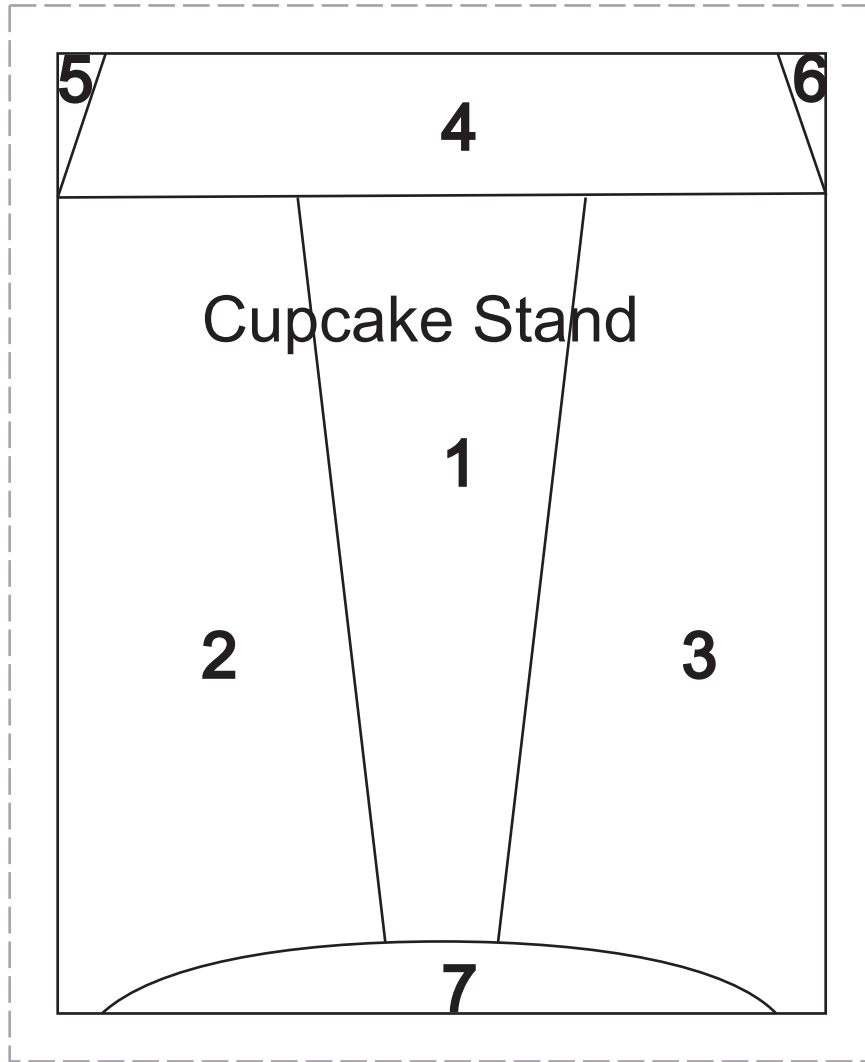

Curve Paper Pieced Cupcake Placemat

by
Jodie Davis

15 3/4" x 18" Finished

Cut strips for borders 2 1/2"-wide

To see a how-to video for paper piecing,
watch *Quilt Out Loud*
Episode 11 at QNNtv.com

Curve Paper Pieced Cupcake

by
Jodie Davis

4" x 4" Block

For curved Paper Piecing Instructions see
JodieandCompany.com

Curve Paper Pieced Cupcake Stand

by
Jodie Davis

To see a how-to video for paper piecing,
watch *Quilt Out Loud*
Episode 11 at QNNtv.com